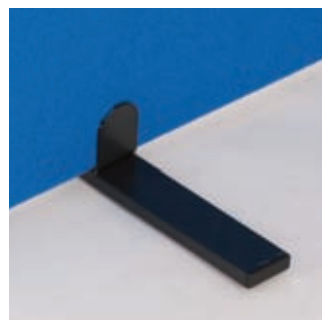

BusyScreen® Partitions - Curve

BusyScreen® Curve floor divider screens

- 32mm thick partition screens
- Rounded upper corners and a rounded edge trim
- 2 stabilising feet per panel
- Optional castor feet for mobility

Height 900mm
Width 1000mm

Height 1200mm
Width 1000mm
1200mm
1600mm

Height 1450mm
Width 1200mm

Height 1600mm
Width 1200mm

Safe Curve corner design

Stabiliser feet supplied

Castor Feet
Supplied in lieu of stabiliser feet